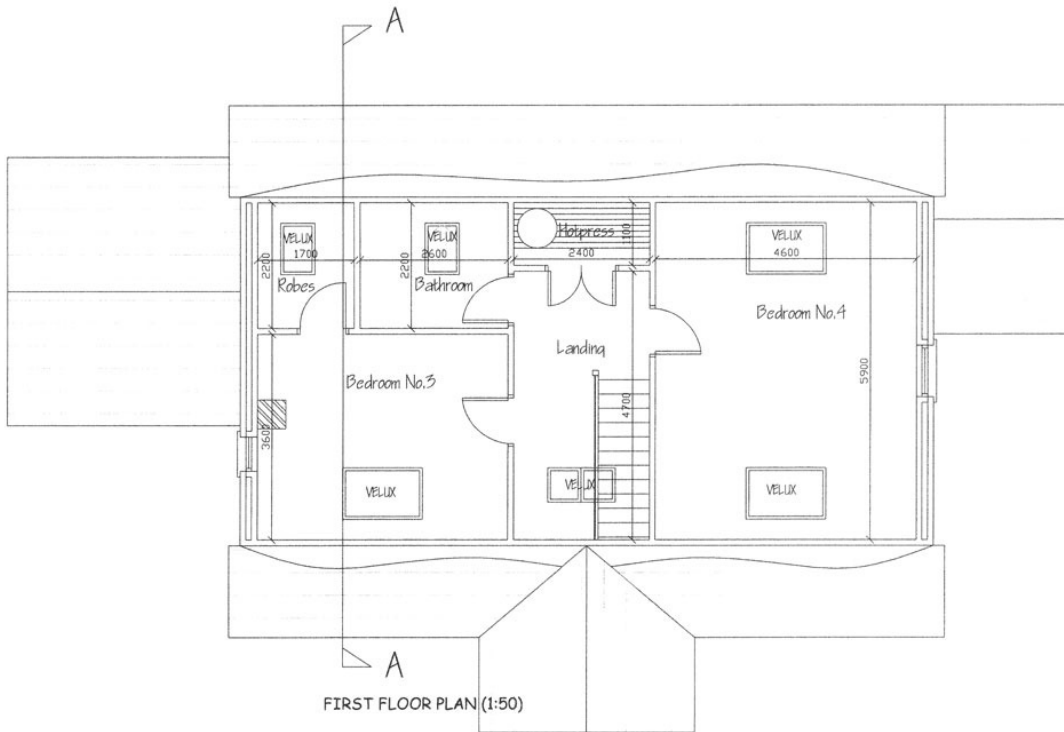

## Dunlewy Lake View Site with Planning

**Guide Price €35,000.00**

- ❖ Sitting at the foot of Mount Errigal and overlooking the picturesque Lough Nacung Upper, this site has Full Planning Permission for a tasteful 4 Bedroom Property thereon.
- ❖ Within minutes walk to “Ionad Cois Locha” – a family based centre of arts and crafts, music venue, restaurant and tea room, adventure play area and farm animals.
- ❖ Further details and info from Campbells Auctioneers.

**Ref 244 – 01**

ELEVATION (1:100)

### Front Elevation of Property

GROUND FLOOR PLAN (1:50)

### Ground Floor Plan

**1<sup>st</sup> Floor Plan**

**Rear Elevation**

**View of Mount Errigal**

**General View of Country Side**