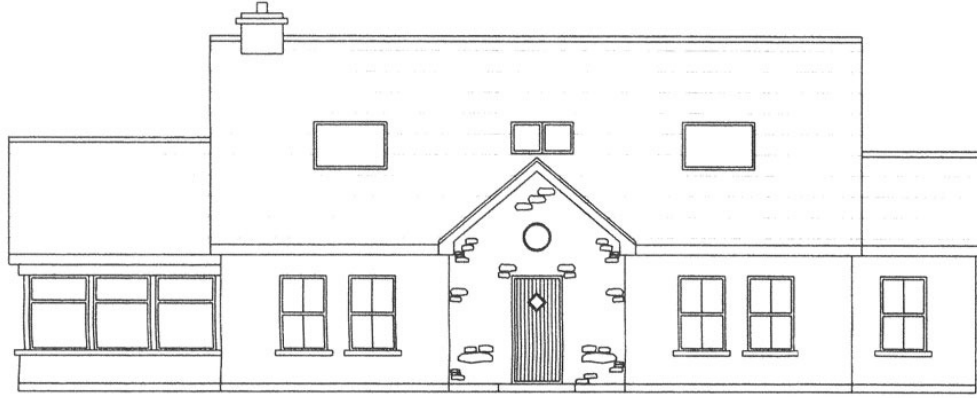

## Dunlewy Lake View Site with Planning

**Guide Price €35,000.00**

- ❖ Sitting at the foot of Mount Errigal and overlooking the picturesque Lough Nacung Upper, this site has Full Planning Permission for a tasteful 4 Bedroom Property thereon.
- ❖ Within minutes walk to “Ionad Cois Locha” – a family based centre of arts and crafts, music venue, restaurant and tea room, adventure play area and farm animals.
- ❖ Further details and info from Campbells Auctioneers.

**Ref 244 – 01**

ELEVATION (1:100)

### Front Elevation of Property

GROUND FLOOR PLAN (1:50)

### Ground Floor Plan

**1<sup>st</sup> Floor Plan**

**Rear Elevation**

**View of Mount Errigal**

**General View of Country Side**