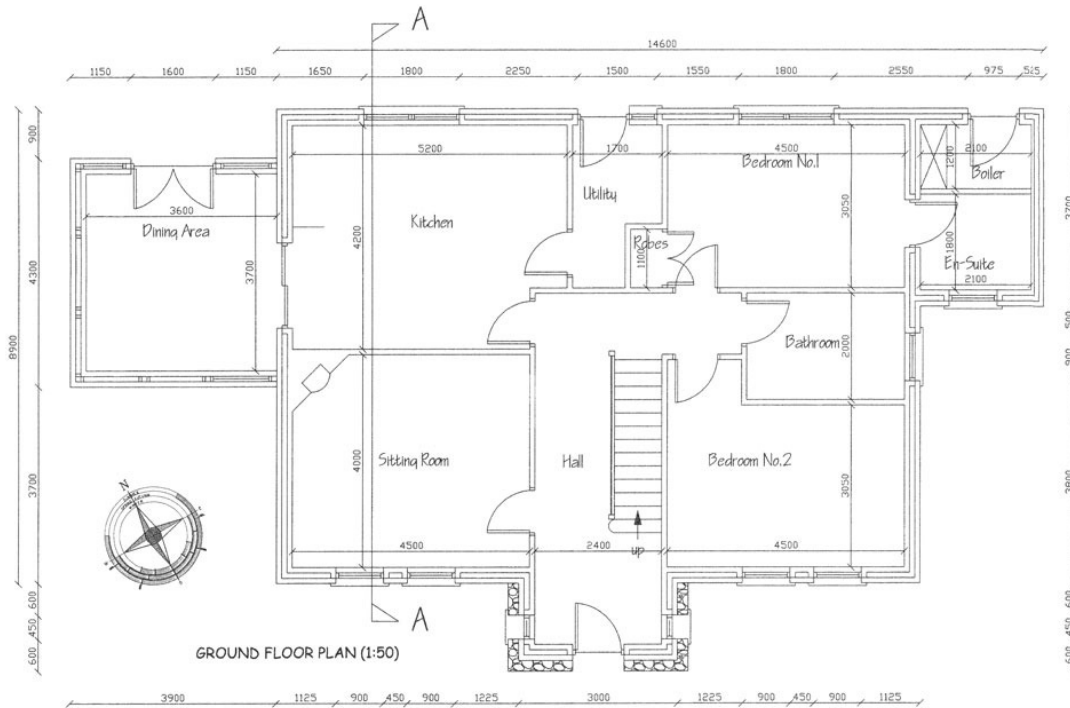

## Dunlewy Lake View Site with Planning

**Guide Price €35,000.00**

- ❖ Sitting at the foot of Mount Errigal and overlooking the picturesque Lough Nacung Upper, this site has Full Planning Permission for a tasteful 4 Bedroom Property thereon.
- ❖ Within minutes walk to “Ionad Cois Locha” – a family based centre of arts and crafts, music venue, restaurant and tea room, adventure play area and farm animals.
- ❖ Further details and info from Campbells Auctioneers.

**Ref 244 – 01**

ELEVATION (1:100)

### Front Elevation of Property

GROUND FLOOR PLAN (1:50)

### Ground Floor Plan

**1<sup>st</sup> Floor Plan**

**Rear Elevation**

**View of Mount Errigal**

**General View of Country Side**