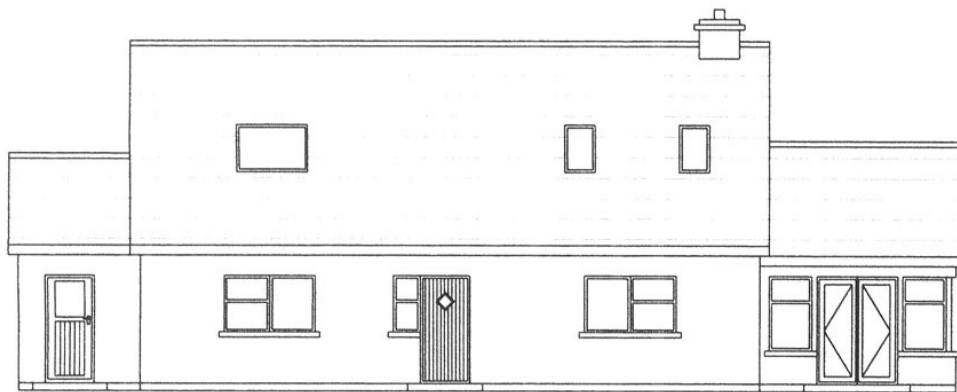

## Dunlewy Lake View Site with Planning

**Guide Price €35,000.00**

- ❖ Sitting at the foot of Mount Errigal and overlooking the picturesque Lough Nacung Upper, this site has Full Planning Permission for a tasteful 4 Bedroom Property thereon.
- ❖ Within minutes walk to “Ionad Cois Locha” – a family based centre of arts and crafts, music venue, restaurant and tea room, adventure play area and farm animals.
- ❖ Further details and info from Campbells Auctioneers.

### Front Elevation of Property

GROUND FLOOR PLAN (1:50)

### Ground Floor Plan

**1<sup>st</sup> Floor Plan**

**Rear Elevation**

**View of Mount Errigal**

**General View of Country Side**